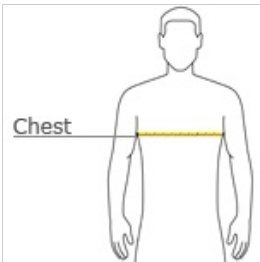

BELLA+CANVAS. BELLA+CANVAS® Unisex Sponge Fleece Full-Zip Hoodie. BC3739

- Retail fit
- Tear-away label
- White drawcords
- Side seamed
- Full-zip with white taping
- Rib knit cuffs and hem
- Solid Colors and Heather Colors: 7-ounce, 52/48 Airlume combed and ring spun cotton/poly fleece, 32 singles
- Athletic Heather: 7-ounce, 90/10 Airlume combed and ring spun cotton/poly fleece, 32 singles
- Heather Navy: 7-ounce, 60/40 Airlume combed and ring spun cotton/poly fleece, 32 singles
- DTG Colors: 7-ounce, 70/30 Airlume combed and ring spun cotton/poly fleece, 32 singles

front

back

CARE INSTRUCTIONS

Machine wash warm, inside out, with like colors. Only non-cholorine bleach. Tumble dry low. Medium iron. Do not iron decoration. Do not dry clean.

HOW TO MEASURE

CHEST WIDTH
Measure under the arm and around the fullest part of the chest with arms down, keeping tape horizontal.

SIZE CHART

	XS	S	M	L	XL	2XL
Chest	31-34	34-37	38-41	42-45	46-49	50-53

COLOR INFORMATION

 Asphalt PMS BLACK 7U	 Athletic Heather Black PMS COOL GREY PMS Black C 5UP	 DTG Black	 DTG Dark Grey	 Dark Grey PMS 432 CP	 Dark Grey Heather PMS 7540CP	 Deep Heather PMS 2333CP	 Heather Forest PMS 567U	 Heather Navy PMS 296UP	 Heather True Royal PMS 2388U
 Mauve PMS 2341CP	 Military Green PMS 2410UP	 Navy PMS 533C	 True Royal PMS 7684CP						