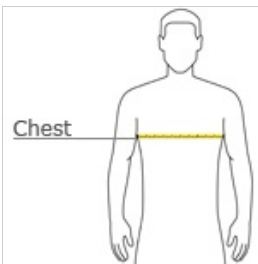

Youth Heavy Cotton™ 100% Cotton T-Shirt. 5000B

- 5.3-ounce, 100% cotton
- 99/1 cotton/poly (Ash)
- 90/10 cotton/poly (Sport Grey)
- 50/50 cotton/poly (Safety Green, Safety Orange, Graphite Heather, Safety Pink, Dark Heather)
- Seamless double-needle 3/4" collar
- Double-needle sleeves and hem
- Taped neck and shoulders
- Tearaway label

front

back

HOW TO MEASURE

CHEST WIDTH

Measure under the arm and around the fullest part of the chest with arms down, keeping tape horizontal.

SIZE CHART

| | XS | S | M | L | XL |
|------|-----|-----|-------|-------|-------|
| Size | 4/5 | 6/8 | 10/12 | 14/16 | 18/20 |